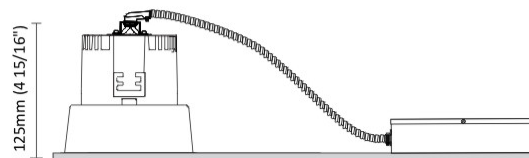

GENERAL

Series: Dixit
Subseries: Dixit RA8
Brand: Ivela
Division: Architectural
Mounting Type: Recessed
Mounting Location: Ceiling
Subcategory: Downlight

PHYSICAL

Shape: Round
Diameter (mm): 96
Diameter (in): 3 ¾
Height (mm): 85
Height (in): 3 ⅜
Min. Recessing Depth (mm): 125
Min. Recessing Depth (in): 4 15/16
Light Distribution: Direct
Weight (kg): 0.3
Weight (lbs): 0.66
Diffuser: Clear Polycarbonate
Fixture Finish: MWH
Fixture Material: Aluminum Die Cast
Cut-out Measurements: 92mm / 3 5/8"

ELECTRICAL

Lamp Type: LED
Total Output Wattage (W): 5.5 / 8.5
Dimming: Tri-Mode (Non-Dimming and Phase Dimming (120Vac only) and 0-10V Dimming)
Driver Included: No
Driver Location: Recessed Housing
Driver Type: Constant Current - Universal
Driver Class: Class 2
Input Voltage (V): 120 - 277
Constant Current (MA): 350 / 500

LED

Number of LEDs: 1
Color Temperature (°K): 2700 / 3000
Max. Delivered Lumen (lm): 501 / 638
CRI: >90 CRI
Efficiency (%): 87.7
Lamp Life (hrs): 50000
Upon Request: 3500K upon request

OPTICAL

Optic°: 26
Beam Angle: Symmetric
Adjustability: Fixed
Upon Request: Optic 45° (mirror-metallized) / 65° (white)

RATINGS AND CERTIFICATIONS

Certified By: Certified for North American Standards
IP rating: IP44
IK Rating: IK08