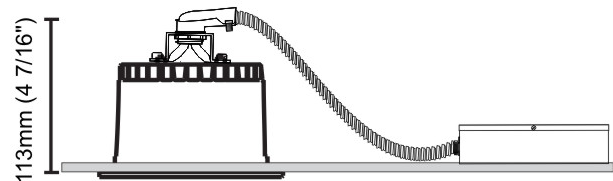

GENERAL

Series: Dixit
Subseries: Dixit RA11
Brand: Ivela
Division: Architectural
Mounting Type: Recessed
Mounting Location: Ceiling
Subcategory: Downlight

PHYSICAL

Shape: Square
Length (mm): 117
Length (in): 4 5/8
Width (mm): 117
Width (in): 4 5/8
Height (mm): 73
Height (in): 2 7/8
Min. Recessing Depth (mm): 113
Min. Recessing Depth (in): 4 1/2
Light Distribution: Direct
Weight (kg): 0.7
Weight (lbs): 1.54
Diffuser: Clear Polycarbonate
Fixture Finish: MWH
Fixture Material: Aluminum Die Cast
Cut-out Measurements: 100mm / 3 15/16"

ELECTRICAL

Lamp Type: LED
Total Output Wattage (W): 12 / 18 / 26
Dimming: Tri-Mode (Non-Dimming and Phase Dimming (120Vac only) and 0-10V Dimming)
Driver Included: No
Driver Location: Recessed Housing
Driver Type: Constant Current - Universal
Driver Class: Class 2
Input Voltage (V): 120 - 277
Constant Current (MA): 350 / 500 / 700

LED

Number of LEDs: 1
Color Temperature (°K): 2700 / 3000 / 4000
Max. Delivered Lumen (lm): 1513 - 1602 / 2092 - 2180 / 2759 - 2848
CRI: >85 CRI
Efficiency (%): 89
Lamp Life (hrs): 50000
Upon Request: 3500K upon request

OPTICAL

Optic°: 55
Adjustability: Fixed
Upon Request: Optic 12° or 30° (mirror-metallized) / 70° (white)

RATINGS AND CERTIFICATIONS

Certified By: Certified for North American Standards
IP rating: IP43
IK Rating: IK08
Glare Rating: ≤ 19