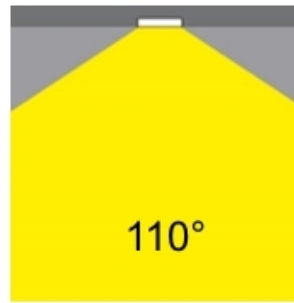

DIXIT RA16 RECESSED

A56102-

PROJECT	
TYPE	
SPECIFIER	
QUANTITY	
DATE	

RA 16 LED 18W 2400 lm					R:100%				I.Max:350 Cd/Klm				
H[m]	D[m]	Max lux	Med lux	Alpha=112°	H[m]	D[m]	Max lux	Med lux	Beta=113°	H[m]	D[m]	Max lux	Med lux
1.00	2.99	604	145		1.00	3.07	604	145		1.00	3.07	604	145
2.00	5.98	151	36		2.00	6.13	151	36		2.00	6.13	151	36
3.00	8.96	67	16		3.00	9.20	67	16		3.00	9.20	67	16
4.00	11.95	38	9		4.00	12.26	38	9		4.00	12.26	38	9
5.00	14.94	24	6		5.00	15.33	24	6		5.00	15.33	24	6

Dimming	DP	DV	K°		
	Phase	0-10V			
Color Temperature	27K	30K	35K	40K	K°
	2700K	3000K	3500K	4000K	

Order Example **K°**
L5XXXXXX-DV-30K
0-10V
3000K