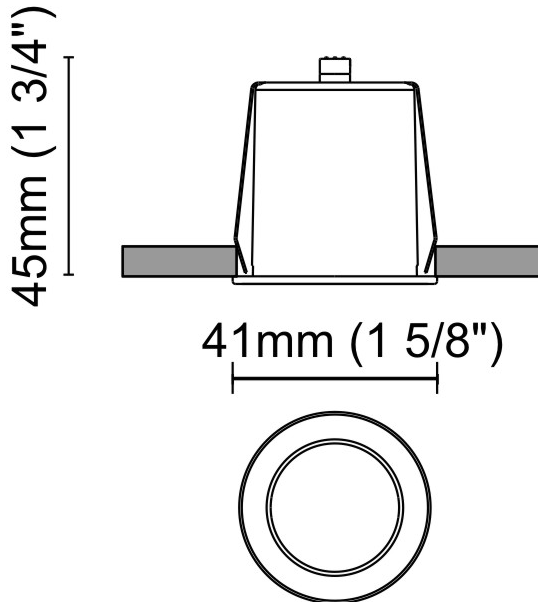

PROJECT	
TYPE	
SPECIFIER	
QUANTITY	
DATE	

DIXIT RA4 RECESSED

E5604521

base number

1. To build a product code in our configurator select the specify button on the base model # product page
2. To build a manual product code on this datasheet choose from the options listed below in blue font and add the suffix to the base model #

GENERAL

Series: Dixit
Subseries: Dixit RA4
Brand: Ivela
Division: Exterior
Mounting Type: Recessed
Mounting Location: Ceiling
Subcategory: Downlight

PHYSICAL

Shape: Round
Diameter (mm): 41
Diameter (in): 1 5/8
Height (mm): 45
Height (in): 1 3/4
Min. Recessing Depth (mm): 55
Min. Recessing Depth (in): 2 3/16
Light Distribution: Direct
Weight (kg): 0.1
Weight (lbs): 0.22
Diffuser: Clear polycarbonate
Fixture Finish: MWH
Fixture Material: Aluminum Die Cast
Cut-out Measurements: 36mm / 1 7/16"

ELECTRICAL

Lamp Type: LED
Total Output Wattage (W): 4.6
Dimming: Non-Dimming / Phase Dimming (120Vac only) / 0-10V Dimming
Driver Included: No
Driver Location: Remote
Driver Type: Constant Current - 120 / 277Vac
Driver Class: Class 2
Input Voltage (V): 120 - 277
Constant Current (MA): 500

LED

Color Temperature (°K): 3000
Max. Delivered Lumen (lm): 320
Efficiency (%): 59.3
Lamp Life (hrs): 50000

OPTICAL

Optic°: 60

RATINGS AND CERTIFICATIONS

Certified By: Certified for North American Standards
IP rating: IP43
IK Rating: IK07

36mm (1 7/16")